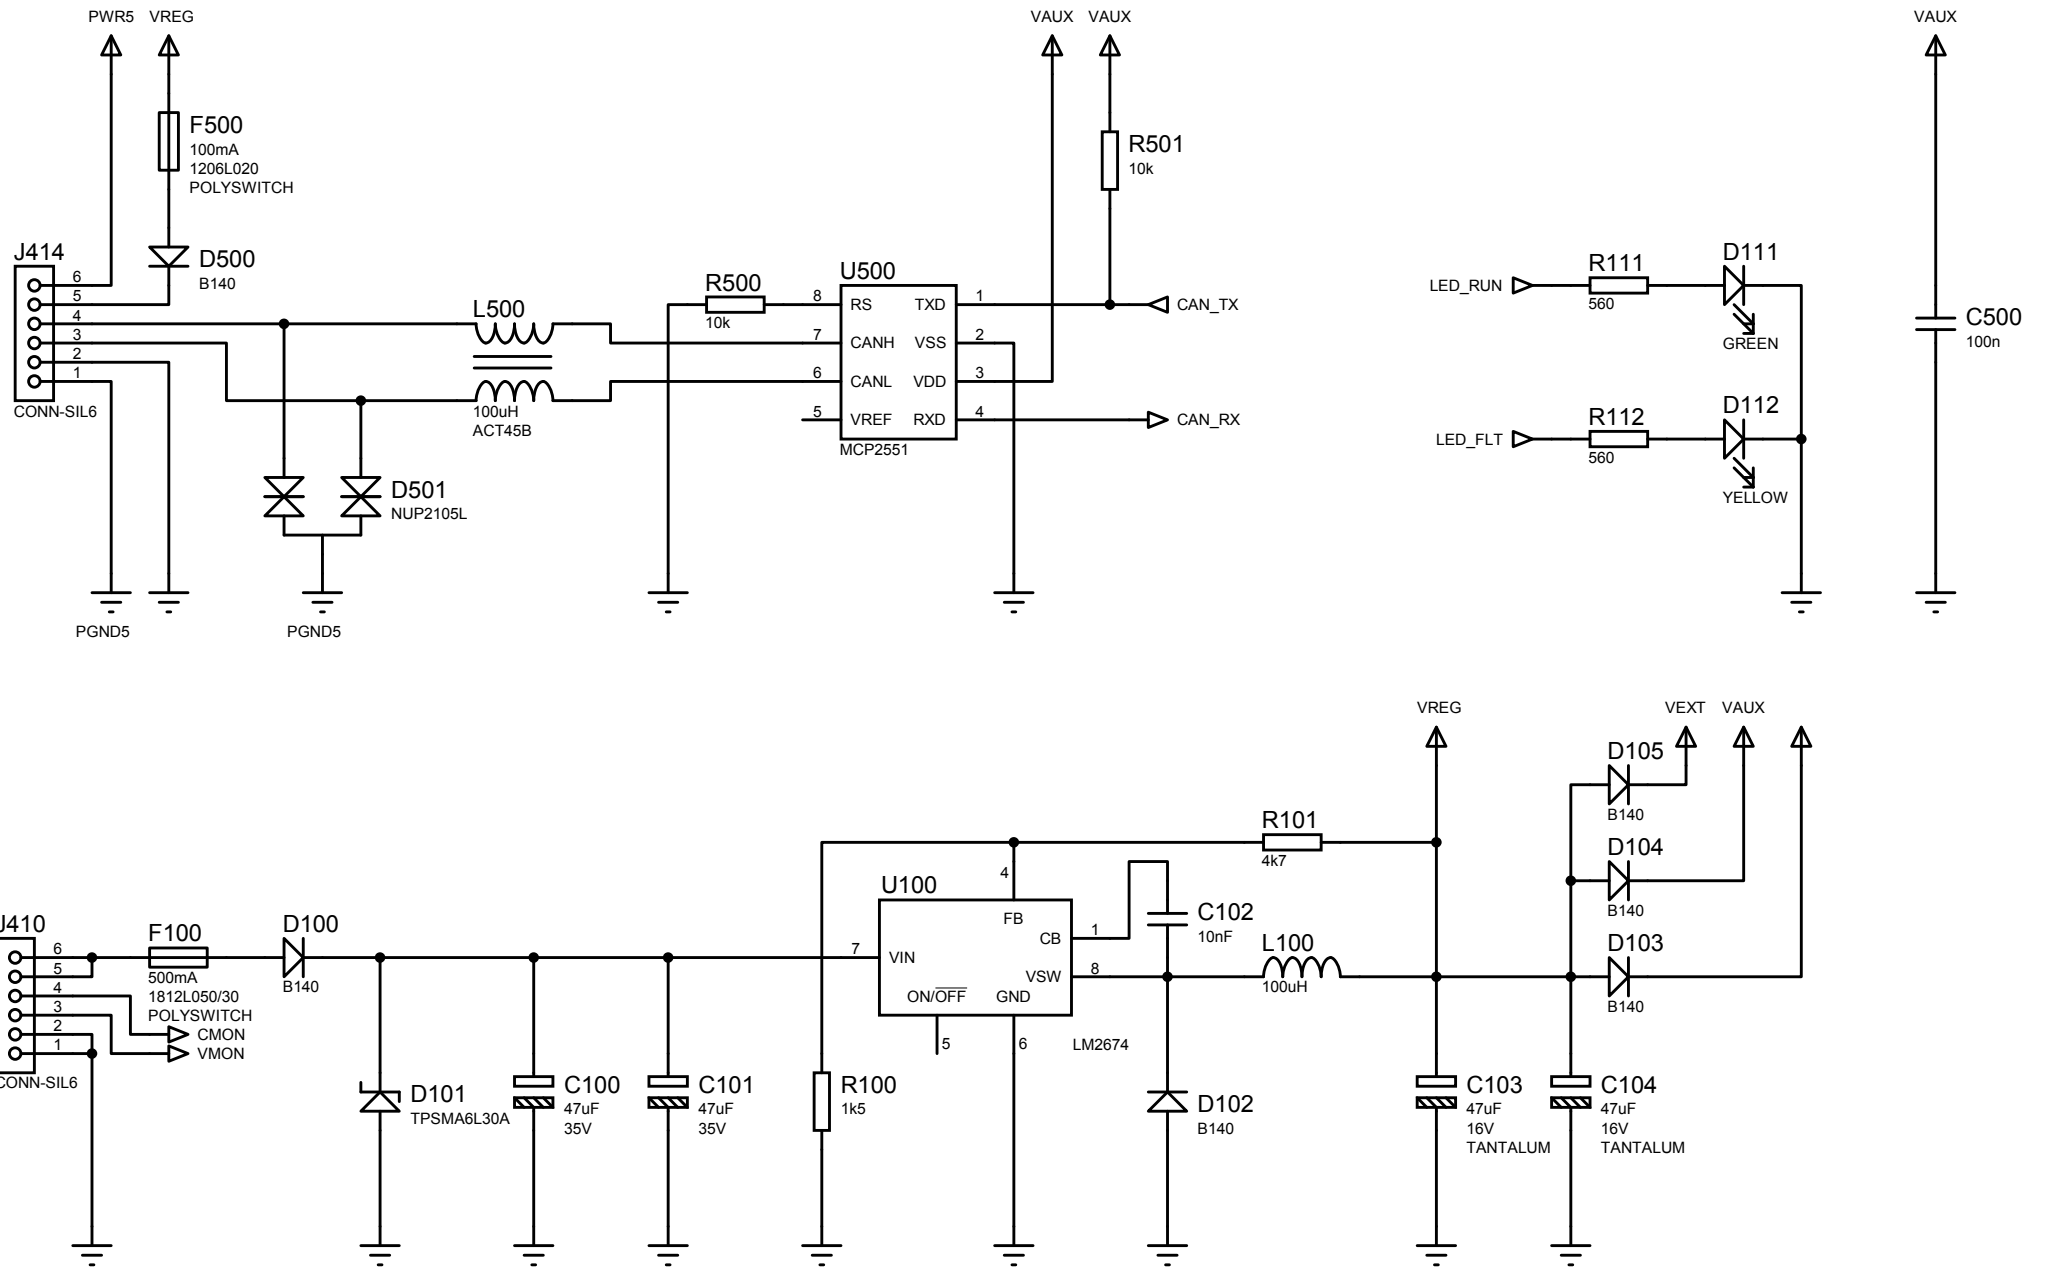

Starlight - Controller Board

MCU - Memory

Starlight - Controller Board

Digital Inputs

Starlight - Controller Board

Analog Inputs

Starlight - Controller Board

Power - Indicators - CANBUS