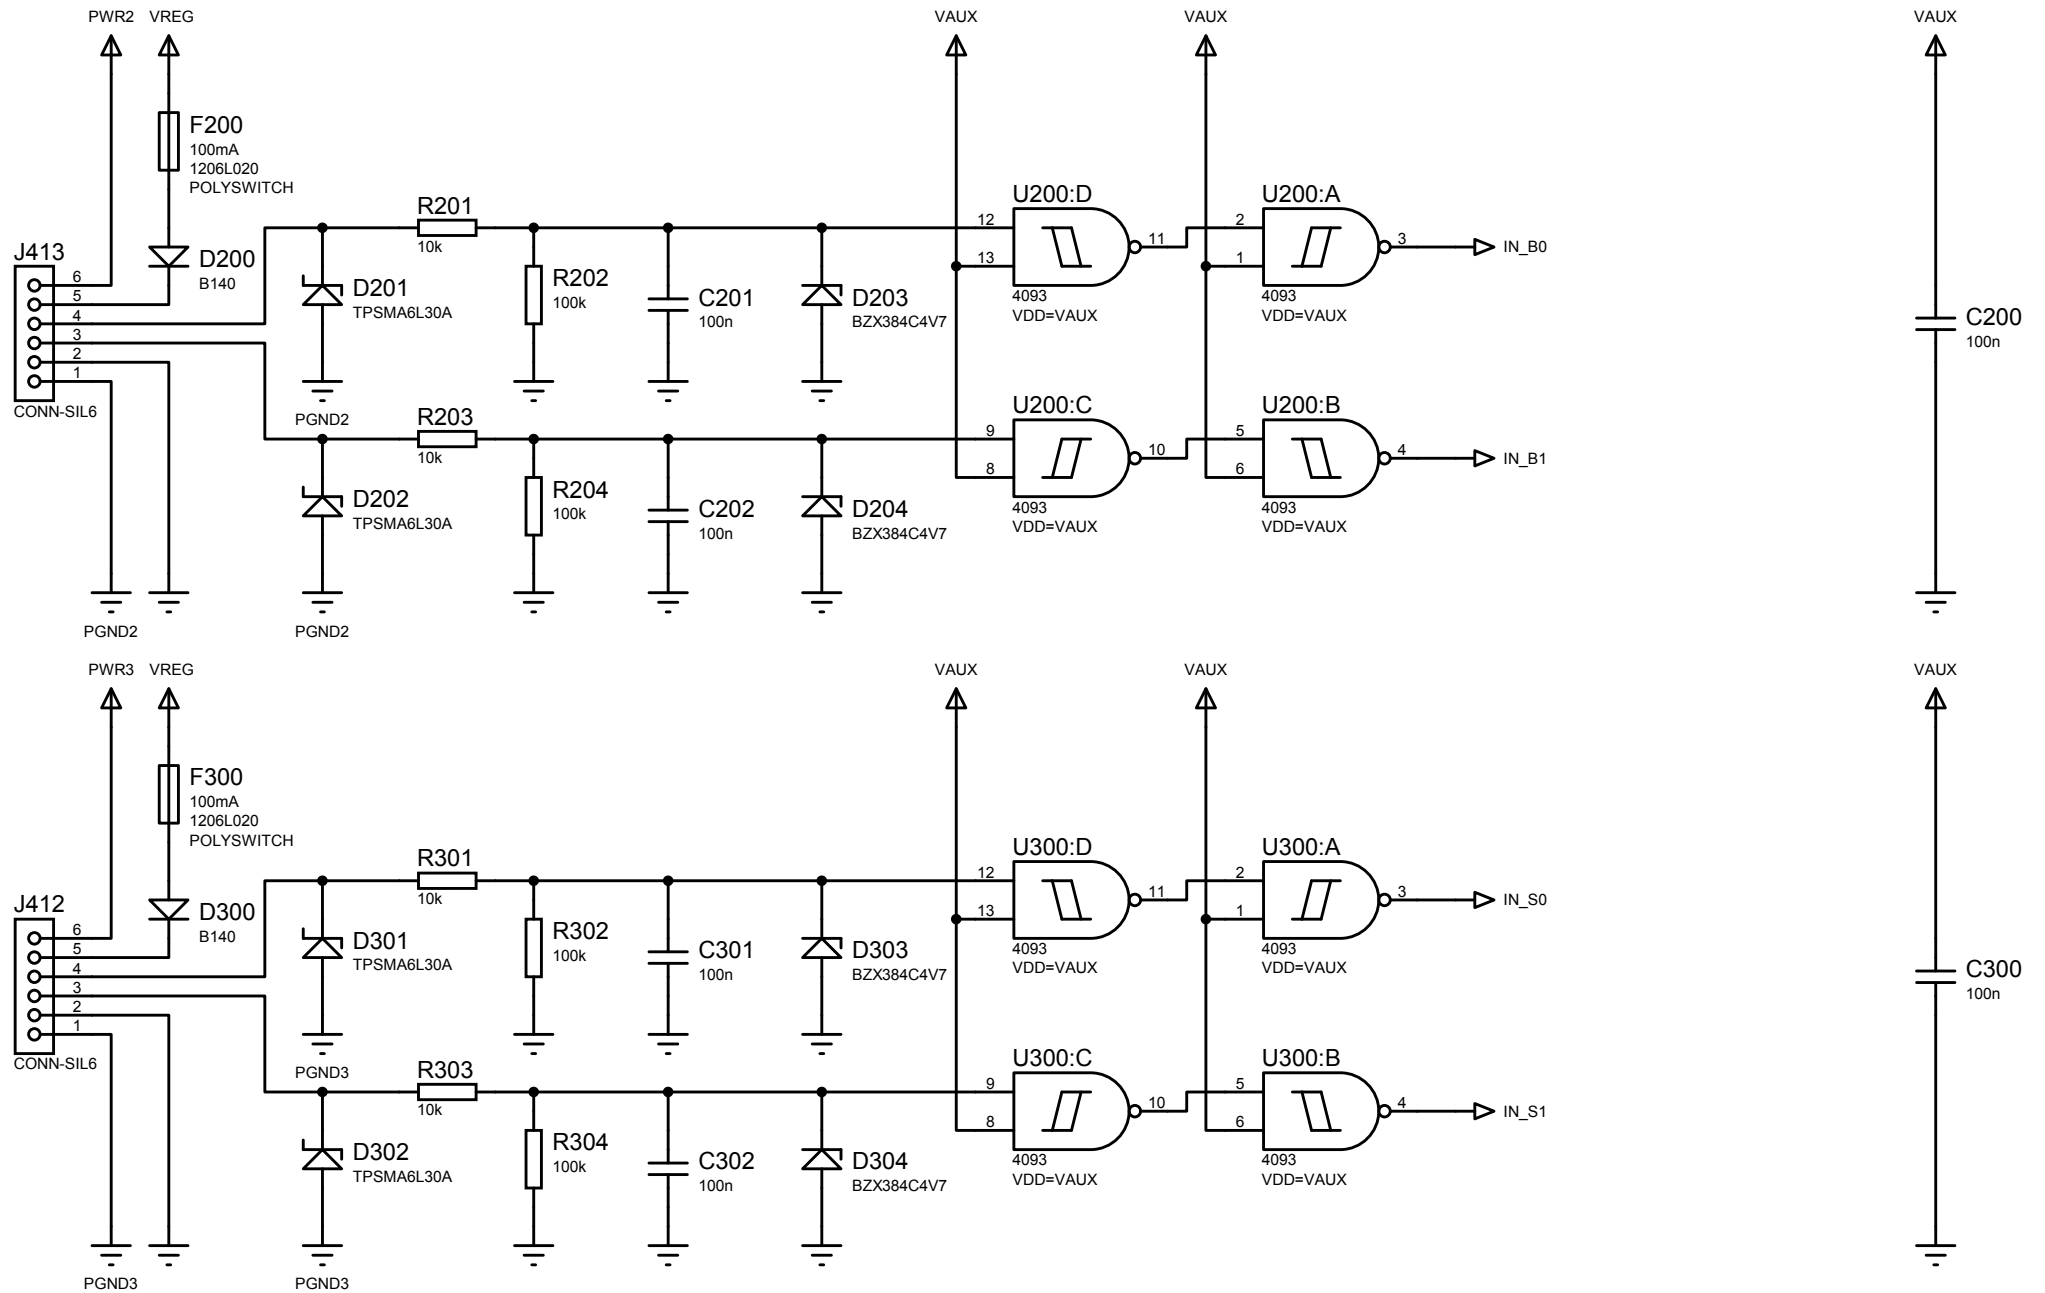

Starlight - Controller Board

MCU - Memory

Starlight - Controller Board

Digital Inputs

Starlight - Controller Board

Analog Inputs

Starlight - Controller Board

Power - Indicators - CANBUS