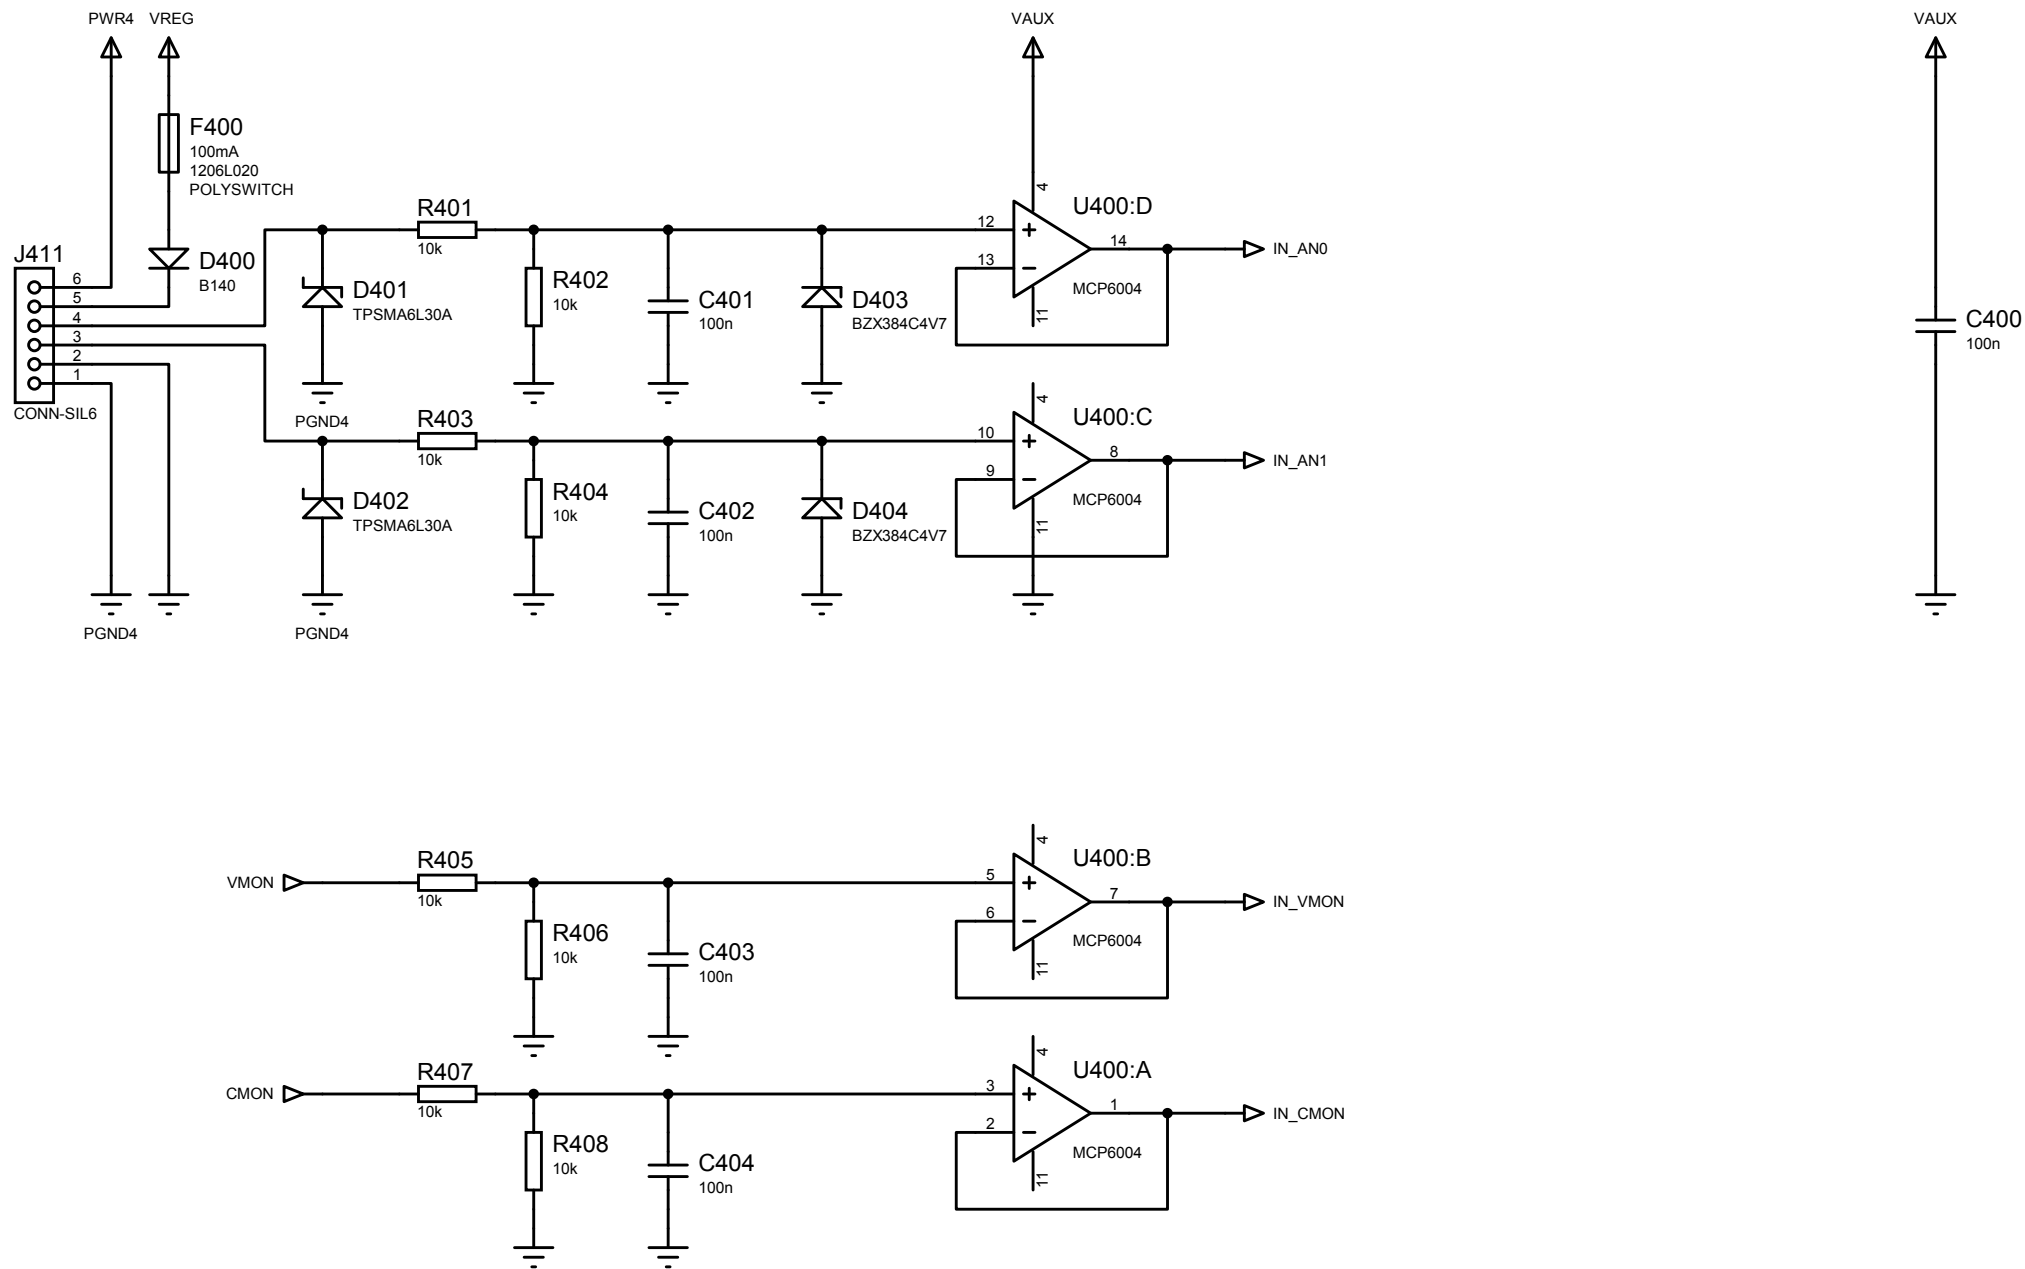

Starlight - Controller Board

MCU - Memory

Starlight - Controller Board

Digital Inputs

Starlight - Controller Board

Analog Inputs

Starlight - Controller Board

Power - Indicators - CANBUS